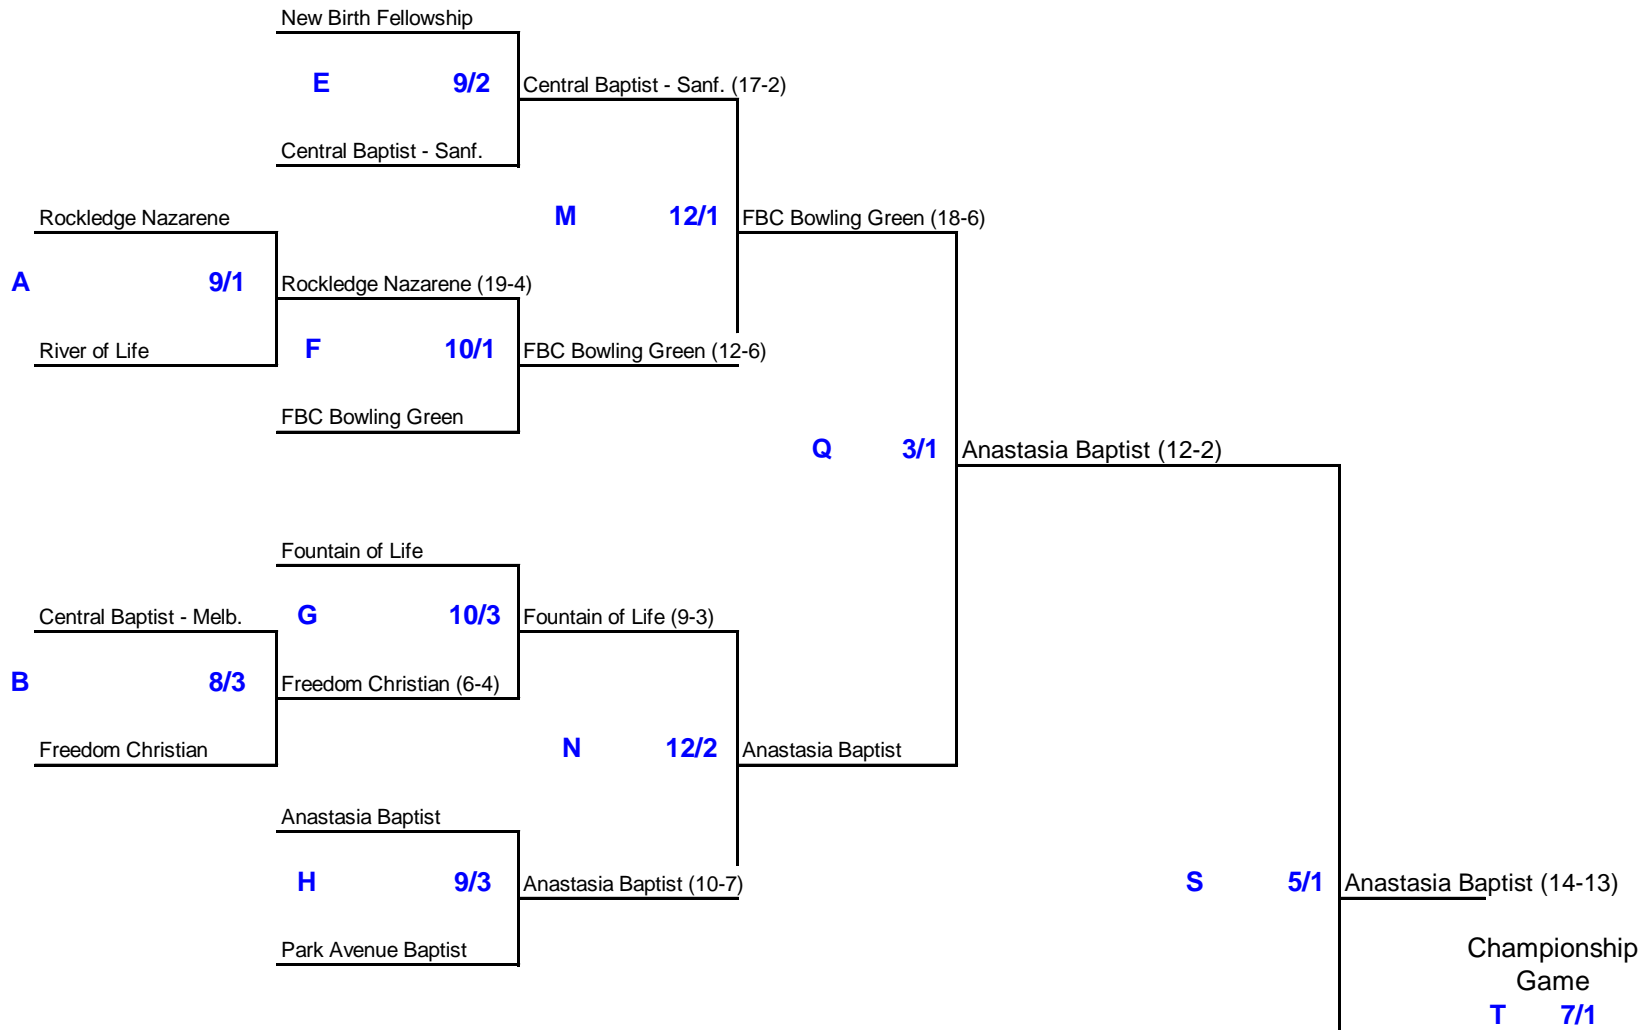

**2011 BCSA Invitational Tournament**

**LEGEND:**  
**\*\* All games will be at Palm Bay Regional**  
**\*\* Letter serves to identify a game**  
**\*\* First Number is time, 2nd is field #.**  
**Example: B 8/3**  
**means: "Game B at 8 am on Field 3"**

**Winners' BRACKET**

**1st Championship Game:**

House of Prayer - 23  
Anastasia Baptist - 6

**2nd Championship Game:**

House of Prayer - 21  
Anastasia Baptist - 2

# Losers' BRACKET