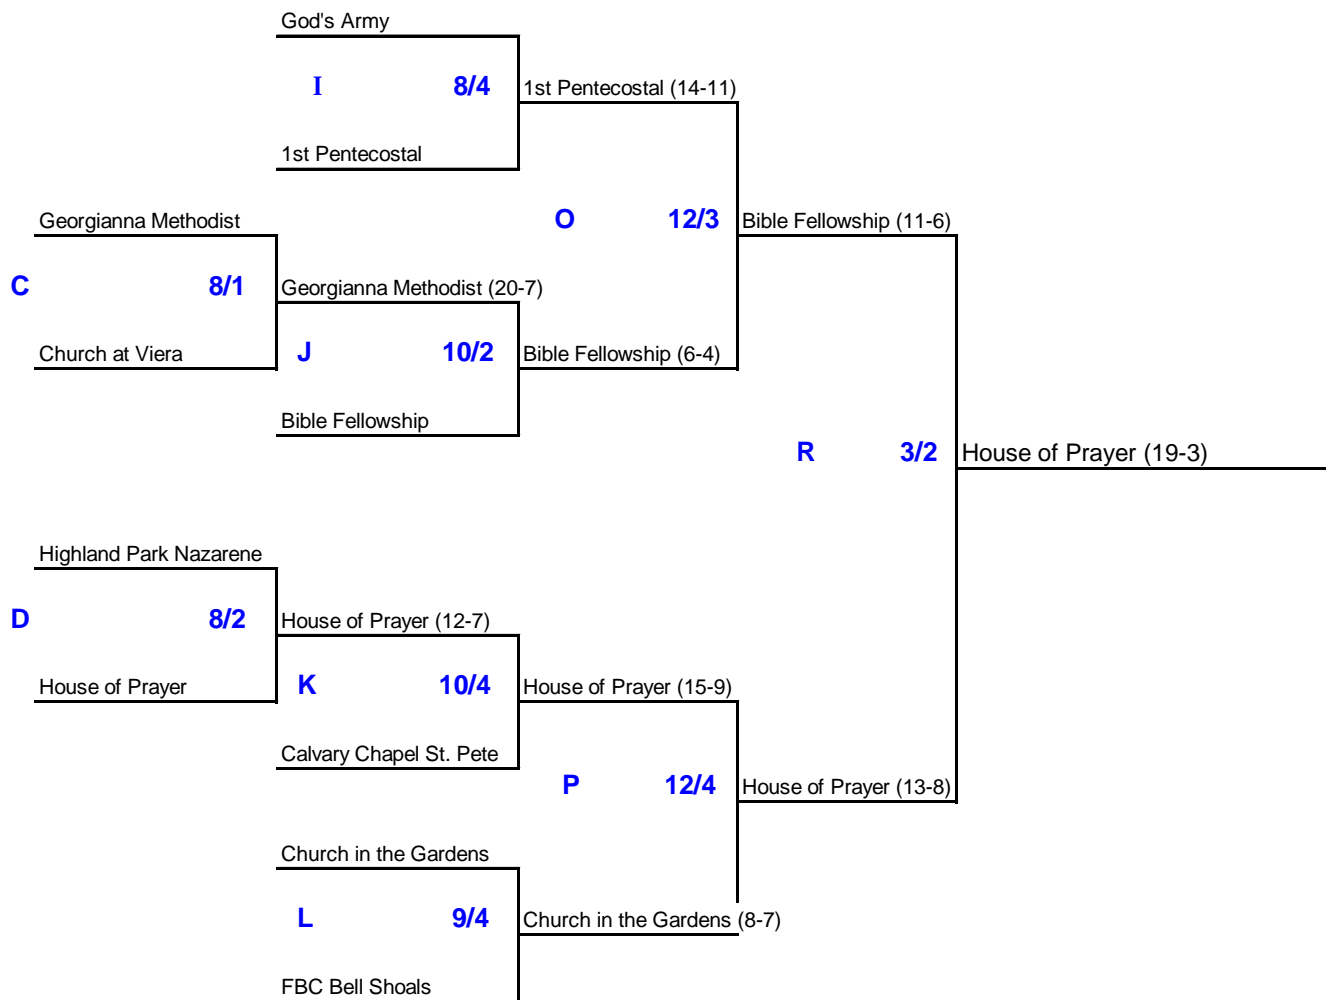

**2011 BCSA Invitational Tournament**

**LEGEND:**  
**\*\* All games will be at Palm Bay Regional**  
**\*\* Letter serves to identify a game**  
**\*\* First Number is time, 2nd is field #.**  
**Example: B 8/3**  
**means: "Game B at 8 am on Field 3"**

**Winners' BRACKET**

**1st Championship Game:**

House of Prayer - 23  
Anastasia Baptist - 6

**2nd Championship Game:**

House of Prayer - 21  
Anastasia Baptist - 2

# Losers' BRACKET